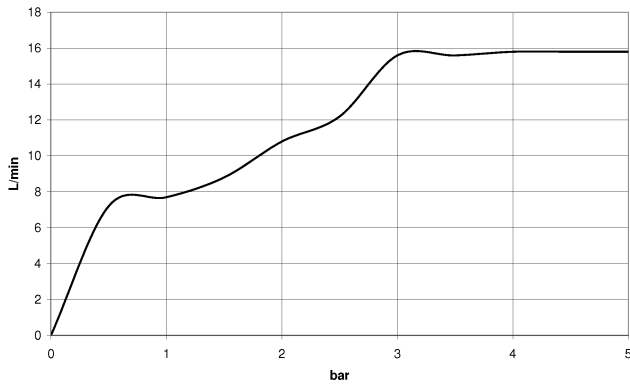

---

IMO

ST 050 204 8979

**Concealed single-lever mixer with integrated shower connection with hand shower set - Brushed Champagne (22kt Gold)**

ST 050 204 8070  
mm [inches]

**Flow rate chart**

**Certificates**