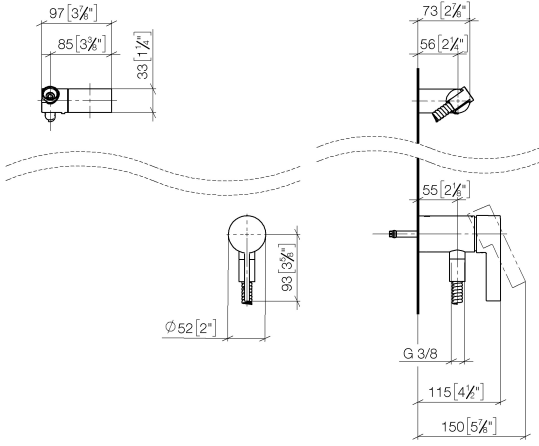

**Concealed single-lever mixer with integrated shower connection with hand shower set - Brushed Champagne (22kt Gold)**

IMO

ST 050 204 8979

- metal shower hose 1750mm with integrated anti-twist protection
  - Hand shower: COMPACT RAIN, max. flow rate 10 l/min (at 3 bar)
  - spray head Ø 130 mm
- Intrinsic protection against back flow.**

Concealed single-lever mixer with integrated shower connection with hand shower set - Brushed Champagne (22kt Gold)

---

IMO

ST 050 204 8979

**Concealed single-lever mixer with integrated shower connection with hand shower set - Brushed Champagne (22kt Gold)**

ST 050 204 8070  
mm [inches]

**Concealed single-lever mixer with integrated shower connection with hand shower set - Brushed Champagne (22kt Gold)**

ST 050 204 8979  
Parts for other  
finishes can be found  
here: Chrome

**Spare parts list**

No.	Item Number	Name	Quantity used	Delivery time
1	28 060 970-46	Wall bracket swivel - Brushed Champagne (22kt Gold)	1	30
2	28 322 970-46	Metal shower hose 1/2" x 3/8" x 1750 mm - Brushed Champagne (22kt Gold)	1	30
3	36 050 970-46	Concealed single-lever mixer with integrated shower connection - Brushed Champagne (22kt Gold)	1	30