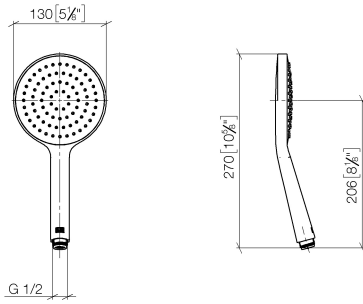

**Concealed single-lever mixer with integrated shower connection with hand shower set - Brushed Champagne (22kt Gold)**

IMO

ST 050 204 8979

- metal shower hose 1750mm with integrated anti-twist protection
  - Hand shower: COMPACT RAIN, max. flow rate 10 l/min (at 3 bar)
  - spray head Ø 130 mm
- Intrinsic protection against back flow.**

IMO

ST 050 204 8979

**Concealed single-lever mixer with integrated shower connection with hand shower set - Brushed Champagne (22kt Gold)**

IMO

ST 050 204 8979

- COMPACT RAIN, max. flow rate 15 l/min (at 3 bar)
- with anti-scale system
- spray head Ø 130 mm
- 1/2" connection

Concealed single-lever mixer with integrated shower connection with hand shower set - Brushed Champagne (22kt Gold)

---

IMO

ST 050 204 8979

Concealed single-lever mixer with integrated shower connection with hand shower set - Brushed Champagne (22kt Gold)

---

IMO

ST 050 204 8979

**Concealed single-lever mixer with integrated shower connection with hand shower set - Brushed Champagne (22kt Gold)**

ST 050 204 8070  
mm [inches]

**Flow rate chart**

**Certificates**