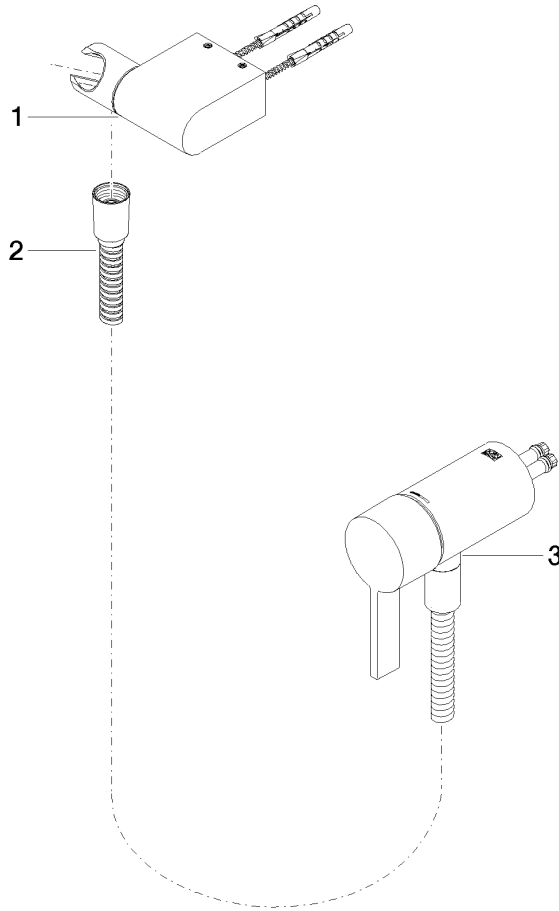

Concealed single-lever mixer with integrated shower connection with hand shower set - Brushed Champagne (22kt Gold)

---

IMO

ST 050 204 8979

**Concealed single-lever mixer with integrated shower connection with hand shower set - Brushed Champagne (22kt Gold)**

ST 050 204 8070  
mm [inches]

**Concealed single-lever mixer with integrated shower connection with hand shower set - Brushed Champagne (22kt Gold)**

ST 050 204 8979  
Parts for other  
finishes can be found  
here: Chrome

**Spare parts list**

No.	Item Number	Name	Quantity used	Delivery time
1	28 060 970-46	Wall bracket swivel - Brushed Champagne (22kt Gold)	1	30
2	28 322 970-46	Metal shower hose 1/2" x 3/8" x 1750 mm - Brushed Champagne (22kt Gold)	1	30
3	36 050 970-46	Concealed single-lever mixer with integrated shower connection - Brushed Champagne (22kt Gold)	1	30