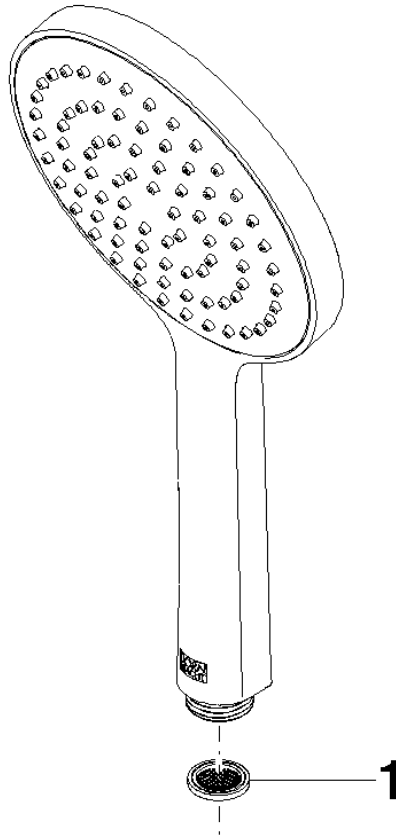

**Concealed single-lever mixer with integrated shower connection with hand shower set - Brushed Champagne (22kt Gold)**

IMO

ST 050 204 8979

- metal shower hose 1750mm with integrated anti-twist protection
  - Hand shower: COMPACT RAIN, max. flow rate 10 l/min (at 3 bar)
  - spray head Ø 130 mm
- Intrinsic protection against back flow.**

IMO

ST 050 204 8979

**Concealed single-lever mixer with integrated shower connection with hand shower set - Brushed Champagne (22kt Gold)**

IMO

ST 050 204 8979

- COMPACT RAIN, max. flow rate 15 l/min (at 3 bar)
- with anti-scale system
- spray head Ø 130 mm
- 1/2" connection

---

IMO

ST 050 204 8979

**Concealed single-lever mixer with integrated shower connection with hand shower set - Brushed Champagne (22kt Gold)**

ST 050 204 8070  
mm [inches]

**Flow rate chart**

**Certificates**

Spare parts list

No.	Item Number	Name	Quantity used	Delivery time
1	09 23 01 039 90	sieve	1	2

**Concealed single-lever mixer with integrated shower connection with hand shower set - Brushed Champagne (22kt Gold)**